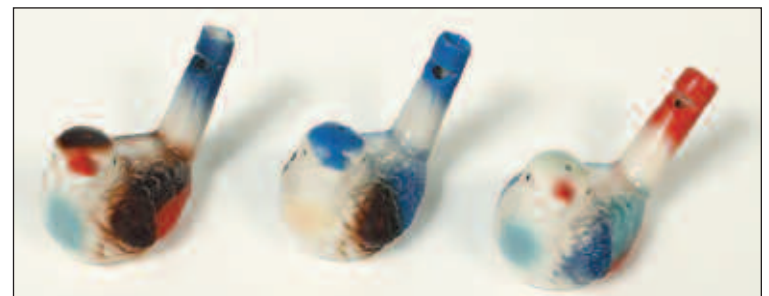

Ocarina Flutes, Bobbleheads and Resin Figurines

DOWG – Peruvian Ocarina Flutes, Asst'd. Geometric Designs

MJOBW – 4" Peruvian Boat Flutes
Asst'd. Designs

Resin Figurines

PBRE – Dark Resin Elephant
2.5" x 3.5"

PBRT – Dark Resin Turtle
1" x 2"

PBRD – Dark Resin Dragon
3" x 4"

Warblers – Just Add Water!

ITPBW – Handpainted Pottery Bird Water Warblers, Asst'd. Colors
and Designs

ITPTBW – Handpainted Pottery Toucan Bird Water Warblers
Asst'd. Colors