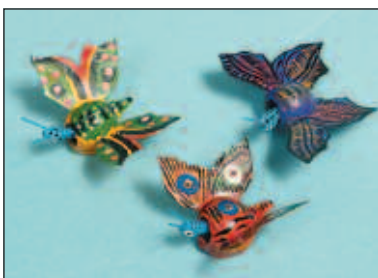

DBHBF – Bobblehead Butterflies
Asst'd Designs