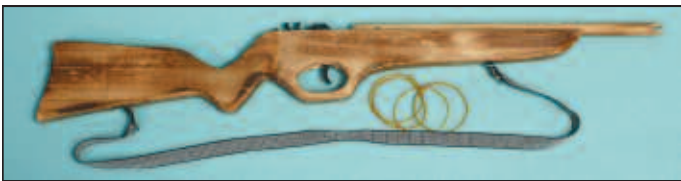

## Handcarved Animal Rubberband Guns

BRB-E, Eagle

BRB-W, Wolf

BRB-B, Bear

Mix or Match (min. 1 dz. per animal for gross pricing)

**New!**

BRB-BH, Bear

BRB-EH, Eagle

BRB-WH, Wolf

Mix or Match (min. 1 dz. per animal for gross pricing)

PBRBC - Rubberband Cannon  
10.5"

PBERBMG - 12" Rubber Band Machine Gun

PB120 - Rubber Band Pistol

PBPGP - 8" Popgun

PBRB26 - Rubberband Rifle w/Strap, 26"

PBRB22 - Rubberband Rifle, 22"

BMS-B Bear

BMS-W Wolf

BMS-E Eagle

**New!**

22" Handcarved Wood Swords  
Mix or Match  
(min. 1 dz. per animal for gross pricing)

PBSW1

PBSW2