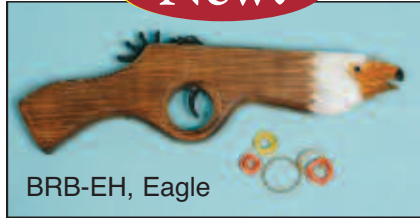

## Handcarved Animal Rubberband Guns

BRB-E, Eagle

BRB-W, Wolf

BRB-B, Bear

Mix or Match (min. 1 dz. per animal for gross pricing)

**New!**

BRB-BH, Bear

BRB-EH, Eagle

BRB-WH, Wolf

Mix or Match (min. 1 dz. per animal for gross pricing)

PBRBC - Rubberband Cannon  
10.5"

PBERBMG - 12" Rubber Band Machine Gun

PB120 - Rubber Band Pistol

PBPGP - 8" Popgun

PBRB26 - Rubberband Rifle w/Strap, 26"