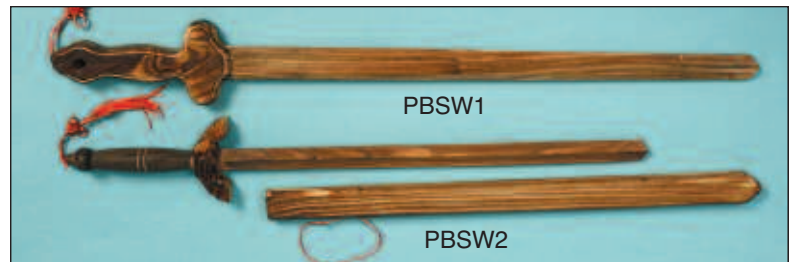

## Handcarved Animal Rubberband Guns

BRB-E, Eagle

BRB-W, Wolf

BRB-B, Bear

Mix or Match (min. 1 dz. per animal for gross pricing)

**New!**

BRB-BH, Bear

BRB-EH, Eagle

PBRB22 - Rubberband Rifle, 22"

BMS-B Bear

BMS-W Wolf

BMS-E Eagle

**New!**

22" Handcarved Wood Swords  
Mix or Match  
(min. 1 dz. per animal for gross pricing)

PBSW1

PBSW2