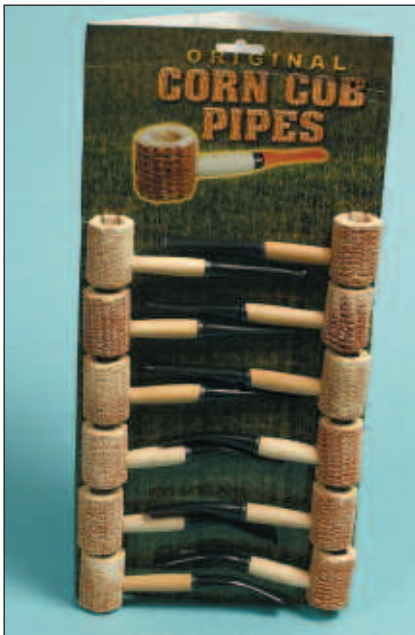

Bug in a Box

New!

PBBNB – Bug in Wood Box
1 1/2" x 1 3/4"

Feedin' Chikins – Twist handle to make them eat

PBFC

**Corn
Cob
Pipes**

PBCCPS – 72 Mini Pipes w/Canister (1 unit)

PBCCPL – Dozen Pipes on Freestanding
Display Card

Back Scratchers

PB1050 – 18"

Train Whistles

PB1070

PB1070P

R1001

PB1070 – 7", 4-Tone

PB1070P – Plain 7", 4-Tone

R1001 – 7", imprinted both sides

Wood Slingshots

PB1060

PB1060B

PB1060 – Indian Head

PB1060B – Plain

Can Be Mixed for Gross Price