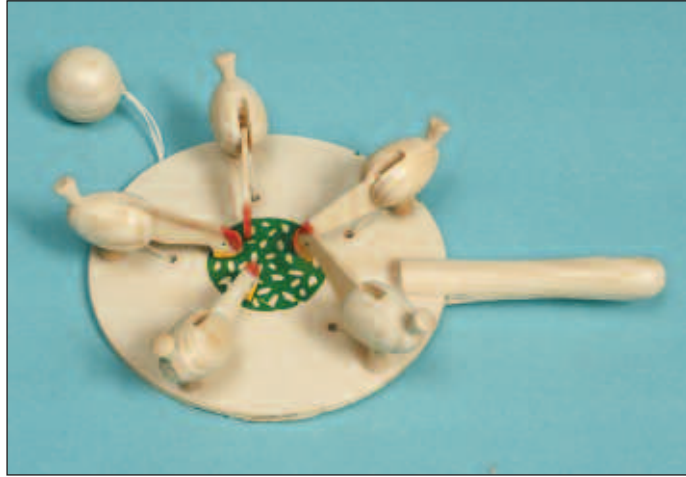

Bug in a Box

New!

PBBNB – Bug in Wood Box
1 1/2" x 1 3/4"

Feedin' Chikins – Twist handle to make them eat

PBFC

**Corn
Cob
Pipes**

PBCCPS – 72 Mini Pipes w/Canister (1 unit)

PBCCPL – Dozen Pipes on Freestanding
Display Card

Back Scratchers

PB1050 – 18"

Train Whistles

PB1070

PB1070P

R1001

PB1070 – 7", 4-Tone

PB1070P – Plain 7", 4-Tone

R1001 – 7", imprinted both sides

Wood Slingshots

PB1060

PB1060B

PB1060 – Indian Head

PB1060B – Plain

Can Be Mixed for Gross Price