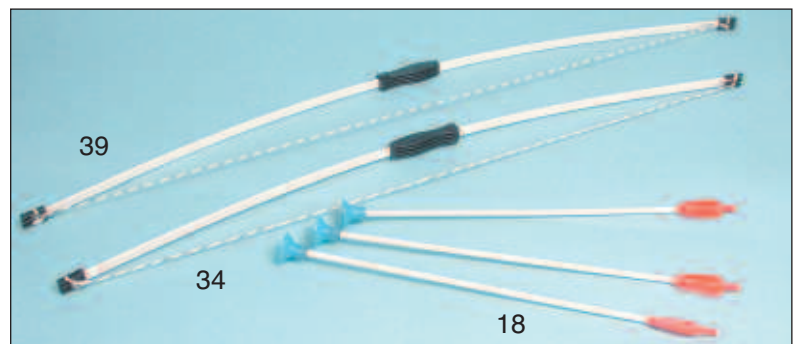

# Children's Headdresses

PB501HD

PB502HD

PB503HD

PB504HD

PB505HD

PBSR1 – 45" Bamboo Spear w/foam tip

PBTH1 – Bamboo Tomahawk w/foam tip

39 - 39" Fiberglass Bow

34- 34" Fiberglass Bow

18 - 18" Rubber-Tipped Arrows (3 dz/pack)