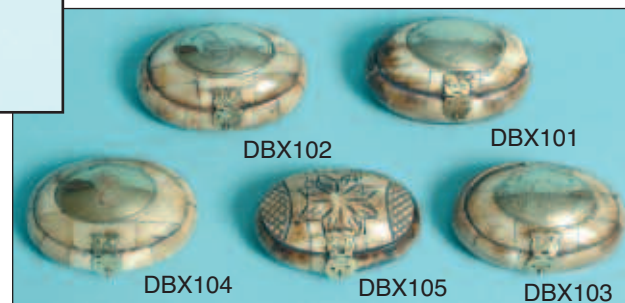

## Soapstone Boxes with Inlaid Lids Assorted Designs

D144 Small Box (1.5" x 2")  
 D145 Medium Box (2" x 3")  
 D146 Large Box (3" x 4")

## Miniature Trunk Sets

Set Contains Six Asst'd. Styles • Approx. 2.5" x 2.5" x 4"

DMT

## Beaded Boxes

Approx. 2.25" x 1.5"

DBBX – Asst'd Shapes and Colors

## Bone Boxes • Approx. 5" x 3.5" Assorted Designs

DBX101 - Thunderbird  
 DBX102 - Horse

DBX103 - Steer Skull  
 DBX104 - Kokopelli  
 DBX105 - Flower