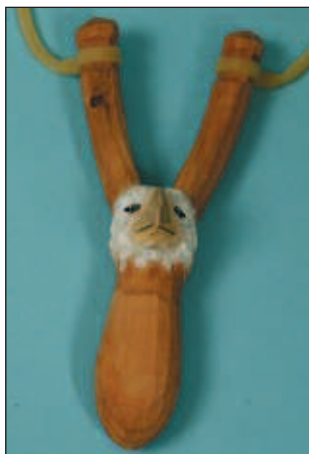

Handcarved Slingshots

Wood Slingshots

PBSL140
Raccoon

PBSL141
Horse

PBSL142
Buffalo

PBSL143
Fox

PBSL144*
Bear

PBSL145*
Wolf

PBSL146*
Coyote

PBSL147*
Eagle

PBSL148*
Moose

PBSL149*
Deer

PBSL150
Pirate

* Available with whistle end

PBSL153
Longhorn

New!

PBSL240
Duck

PBSL241
Bat

PBSL151
Standing Pirate

Whistle Slingshots

*Some PBSL styles available with whistle built into handle

PBSL144W – Bear w/whistle
 PBSL145W – Wolf w/whistle
 PBSL146W – Coyote w/whistle