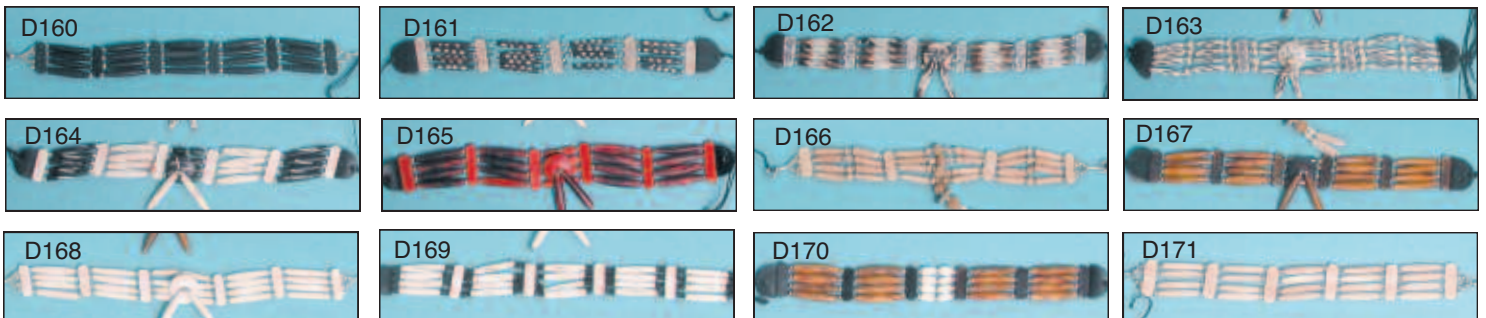

Jewelry

Hematite Necklaces

- PBHN-WC – Wolf w/Cactus
- PBHN-W – Howling Wolf
- PBHN-SB – Sunburst
- PBHN-E – Eagle
- PBHN-K – Kokopelli
- PBHN-EOT – End of Trail

- R1009 - Silver Color Metal Arrowhead on Cord
- PB1330 - Antique Silver Color Arrowhead w/Wolf
- PB1316 - Silver Color Knife
- PB1219 - Dk. Gray Hematite Claw
- PB1213 - Silver Color Feather
- PB1239 - Silver Color Celtic Medallion
- PB1220 - Hematite Cross

R1010 - Shark Tooth on Cord w/Ass't. Color Beads

- A60 - Ladies' Bracelet in Imit. Turq. & Silver, Asst'd. Styles
- A26 - Children's Bracelet in Imit. Turq. & Silver, Asst'd. Styles

- BRCN - Pewter Buffalo (1 dz. per pack)
- PB1314 - Pewter Arrowhead w/Indian Head Penny
- RN18 - Pewter Indian Head (1 dz. per pack)

Bead and Bone Chokers – Mix or Match

These products are not Indian made or Indian products under 25 U.S.C. & 305 et seq.