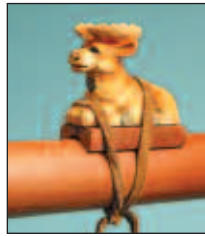

Flutes and Whistles

Carved Wood Flutes – 18"

PBAF -ST – Flute Stand

PBAF-M
Moose

PBAF-B
Bear

PBAF-E
Eagle

PBAF-W
Wolf

PBAF-H
Horse

PBAF-BU
Buffalo

PBAF-T
Turtle

Slide Whistles

**Owl Whistle
Sounds Like
Real Owl**

WOWL - 4"

PBSWS - 5 1/2" Slide Whistles in
9x6 Display Box
(21 per box – 7 asstd. designs)

Horse
BSWL-H
Buffalo
BSWL-BU
Wolf
BSWL-W
Moose
BSWL-M
Bear
BSWL-B
Eagle
BSWL-E