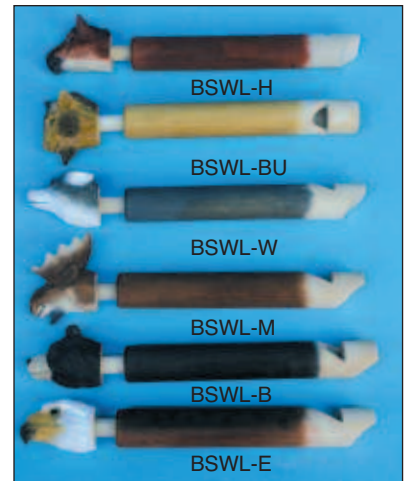

Flutes and Whistles

Carved Wood Flutes – 18"

PBAF -ST – Flute Stand

PBAF-M
Moose

PBAF-B
Bear

PBAF-E
Eagle

PBAF-W
Wolf

PBAF-H
Horse

PBAF-BU
Buffalo

PBAF-T
Turtle

Slide Whistles

**Owl Whistle
Sounds Like
Real Owl**

WOWL - 4"

PBSWS - 5 1/2" Slide Whistles in
9x6 Display Box
(21 per box – 7 asstd. designs)

Horse
BSWL-H
Buffalo
BSWL-BU
Wolf
BSWL-W
Moose
BSWL-M
Bear
BSWL-B
Eagle
BSWL-E

9" Slide Whistles
Mix or Match – Sold in packages of one dozen
for gross price

Handcarved Whistles

Large - 8"

PBWHL-BU Buffalo

PBWHL-E Eagle

PBWHL-CR Crocodile

PBWHL-B Bear

Small - 5"