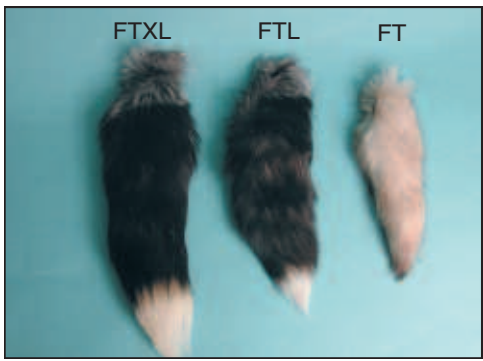

Hats

Made by Pawnee Bill Hat Company

80X- Imit. Fur Cap w/Genuine Coontail
Prepacked - 2 sm./4 med./4 lg./2 xl.

24FK - Imit. Fur Cap w/Imit. Coontail

PBCCST
6' Raccoon Cap Stand
Assembly Required

PBSKFH – Skunk Hat - w/Tail That Lifts

Animal Tails and Faces

CTK – 10"-12" Coontail Keyring
CT- 10-12" Raccoon Tail w/Ball Chain

FTXL - 18" Silver Fox Tail w/Ball Chain
FTL - 15" Silver Fox Tail w/Ball Chain
FT - 10" Ass't. Color Fox Tails w/Ball Chain

19B Black Fox Face
19W White Fox Face
19C Coyote Face
19F Natural Fox Face

Jackalopes

JL1 - Single Jackalope Head

JL2 - Buck & Doe Jackalopes

JL3 - Flying Jackalope

JL4 - Full Size Jackalope