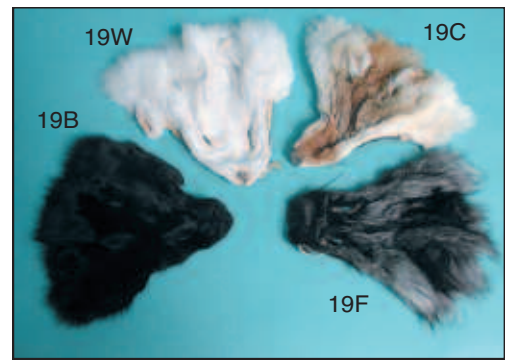

Hats

Made by Pawnee Bill Hat Company

80X- Imit. Fur Cap w/Genuine Coontail
Prepacked - 2 sm./4 med./4 lg./2 xl.

24FK - Imit. Fur Cap w/Imit. Coontail

PBCCST
6' Raccoon Cap Stand
Assembly Required

PBSKFH – Skunk Hat - w/Tail That Lifts

Animal Tails and Faces

CTK – 10"-12" Coontail Keyring
CT- 10-12" Raccoon Tail w/Ball Chain

FTXL - 18" Silver Fox Tail w/Ball Chain
FTL - 15" Silver Fox Tail w/Ball Chain
FT - 10" Ass't. Color Fox Tails w/Ball Chain

19B Black Fox Face
19W White Fox Face
19C Coyote Face
19F Natural Fox Face

Jackalopes

JL1 - Single Jackalope Head

JL2 - Buck & Doe Jackalopes

JL3 - Flying Jackalope

JL4 - Full Size Jackalope