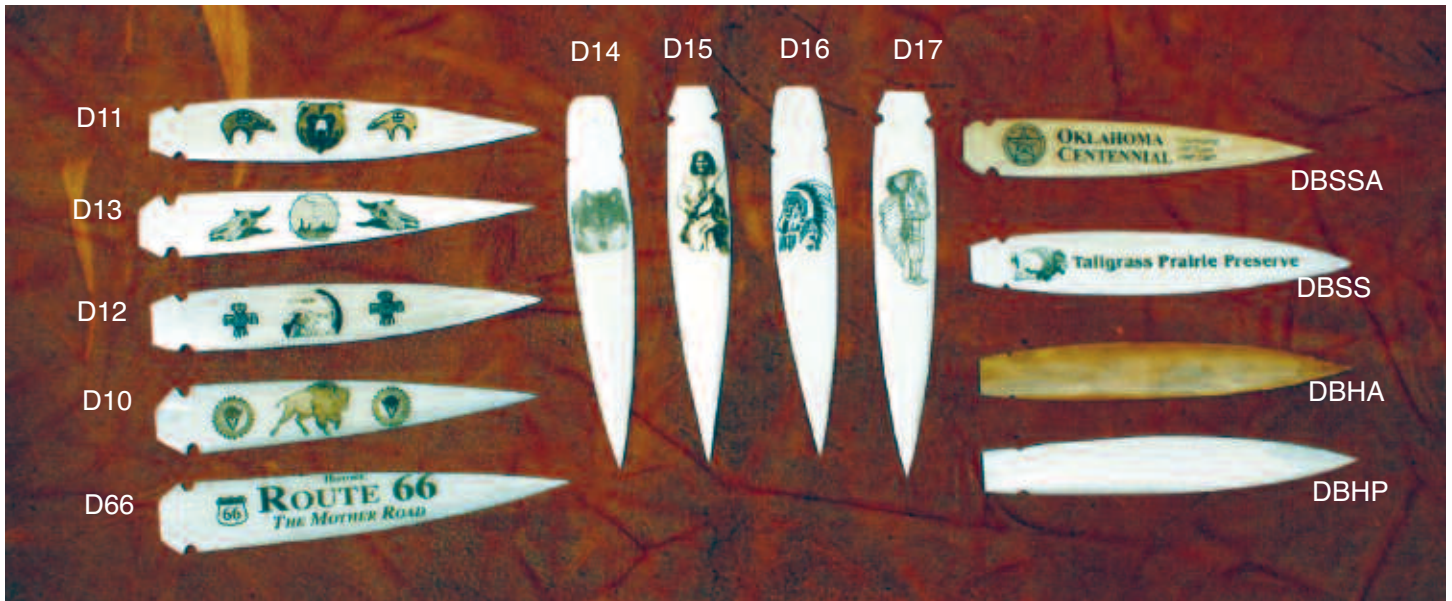

## Buffalo Bone Letter Openers

**Individually Boxed** Name Dropped for Your Area or Shop Name, Min. Order 12 Pieces • To name drop D11 through D16 on reverse side, add \$2.00 ea. - 1 dz. min. - Can mix and match designs

D11 - Bear  
D13 - Steer  
D12 - Eagle  
D10 - Buffalo  
D66 - Rt 66

D14 - Wolf  
D15 - Brave  
D16 - Chief  
D17 - Full Headdress

DBSSA - Antique w/Name Drop (1 dz. min.)  
DBSS - Plain w/Name Drop (1 dz. min.)  
DBHA - Antique, No Name  
DBHP - Plain, No Name

## Deer Leg Bone Haft w/Bone Blade Knives in Leather Sheaths

DBHS-E

DBHS-B

DBHS-D

DBHS-W

DBHS-ML

DBH

Made by  
Little Eagle