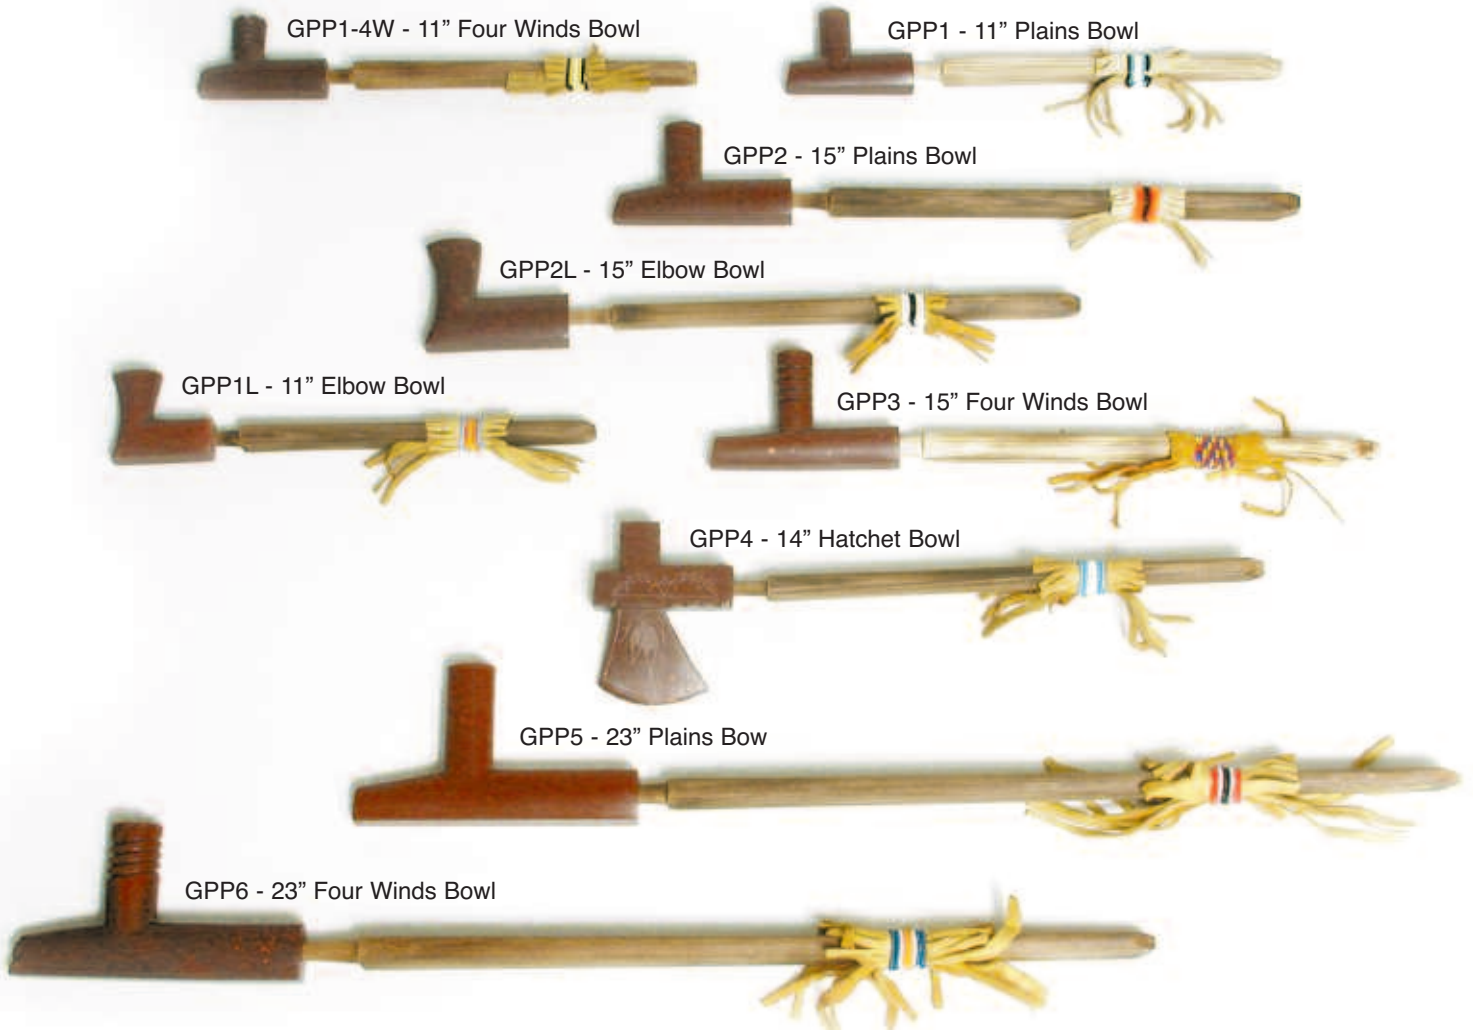

Pipestone Peace Pipes

All bowls are made of genuine pipestone.

Dance Fans

Ass't. Color Plumage and Fringed Leather

FF2LG – Barred Feathers, 10" feathers

FF1 – Imit. Eagle Feathers

FF2S – Barred Feathers, 7" feathers

FF3 – Children's Fan

w/Sm. Asst'd. Color Feathers