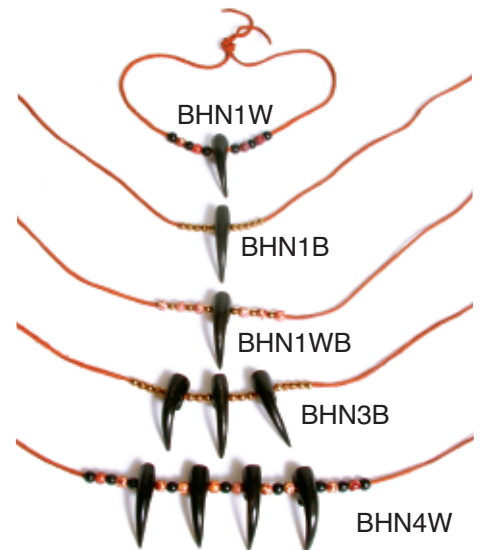

## Synthetic Bear Claw Necklaces

DBCNL

DBCNLW

DBCNL – 3” Bear Claw on Black Cord

DBCNLW – 3” Bear Claw w/White Top on Black Cord

DBCNS –Boxed 1 3/4” Bear Claw on Cord

**New!**

100 Synthetic Claws w/Free Display Box  
(Limit 1 Free Box per Store Location)

PBDO – Display Box Only (No Claws)

PBECUD

BHN1W

BHN1B

BHN1WB

BHN3B

BHN4W

**Bear Claws are made from Buffalo Horn and are strung on Leather Thong**

BHN1W - 1 Claw w/Wood Beads

BHN1B - 1 Claw w/Brass Beads

BHN1WB - 1 Claw w/Wood & Brass Beads

BHN3B - 3 Claws w/Brass Beads

BHN4W - 4 Claws w/Wood Beads

DEC- 2” Synthetic Eagle Claws

DBC- 2” Synthetic Bear Claws