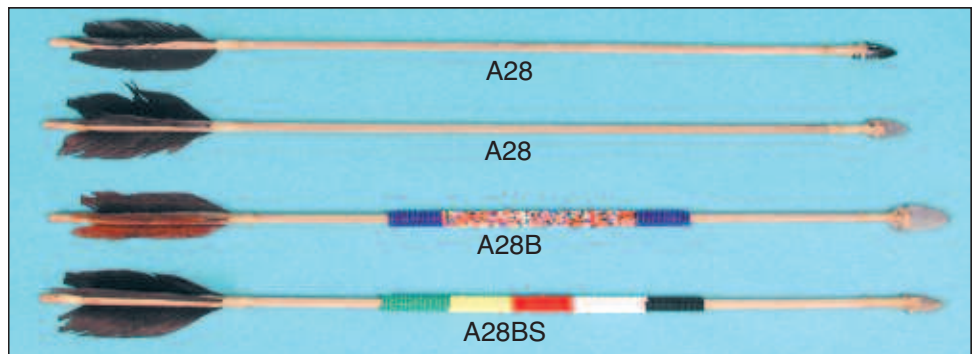

## Birchbark Canoes

PBCN12 - 12" Canoe  
PBCN8 - 8" Canoe  
PBCN6 - 6" Canoe  
PBCN4 - 4" Canoe

## Handpainted Tepees

RTT6 - 4" x 6" Round Tepee  
Asst'd. Colors, No Choice

RTTM - 2" x 2.25" Round Mini Tepee w/Hanger  
Asst'd. Colors, No Choice

Made in  
Oklahoma

A28 - Solid Shaft, Stained w/Feather Fletching  
Stone or Obsidian Point - No Choice  
A28B - 28" Beaded Ceremonial, Ass't. Colors (When Available)  
A28BS - 28" Sundance Beaded Ceremonial (When Available)