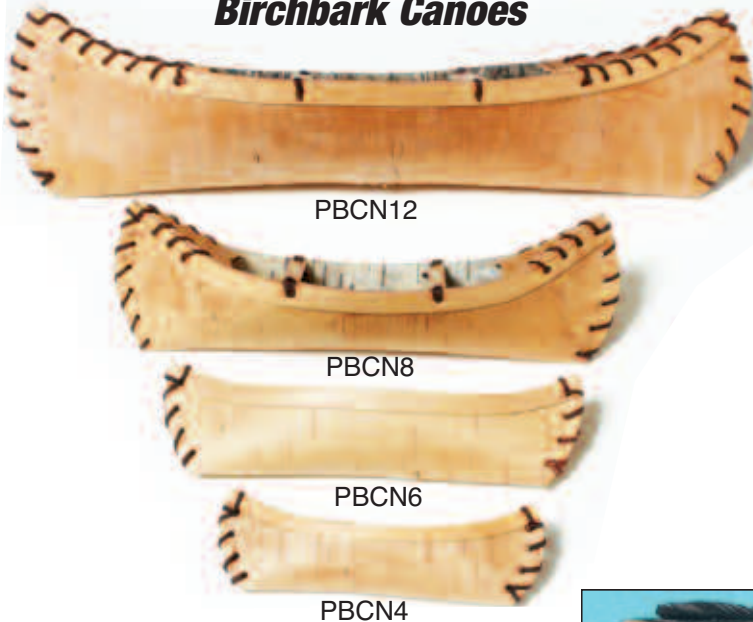

## Imitation Sinew Dreamcatchers

Handmade by  
Little Eagle

MWBR - 5" Medicine Wheel w/3" Beaded Rosettes

DC9S      DC12S      DC15S      DC7S      DC5S

DC9S - 9"  
DC12S - 12"  
DC15S - 15"

DC7S - 7"  
DC5S - 5"

## Birchbark Canoes

PBCN12 - 12" Canoe  
PBCN8 - 8" Canoe  
PBCN6 - 6" Canoe  
PBCN4 - 4" Canoe