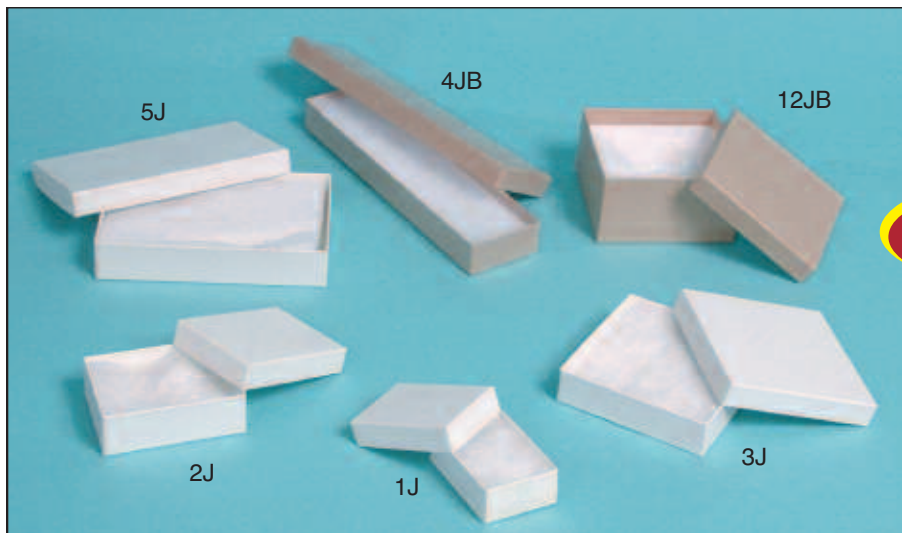

Wallets, Bells and Boxes

BHR - Men's Leather Wallet w/Laced Edges, Ass't. Indian & Western Designs

Wallets

75 - Youth Leather Wallet w/Laced Edges Ass't'd. Indian & Western Designs

Bells

OT - 1/8" x 72" Oil-tanned Leather Laces
 OT40 - 1/8" x 40"
 B1 - 1" Heavy Gauge Nickel-Plated Steel Sleigh Bell w/Loop
 B3 - 1 1/4"

25 - Plastic Doll Stand

PBDS - Doll Stand for Dolls up to 12"

Gift Boxes - White or Tan

Don't Forget These

Gift Boxes - White Cotton-Filled, 100 Per Carton (Sold in Carton Lots Only), White or Tan

1J	1JB	2 7/16" x 1 5/8" x 13/16"
2J	2JB	3" x 2 1/8" x 1"
3J	3JB	3 1/2" x 3 1/2" x 7/8"
4J	4JB	8" x 2" x 7/8"
5J	5JB	5 1/2" x 3 1/2" x 1"
12J	12JB	3 1/2" x 3 1/2" x 1 7/8"
8J	8JB	7" x 5" x 1 1/4" (not shown)