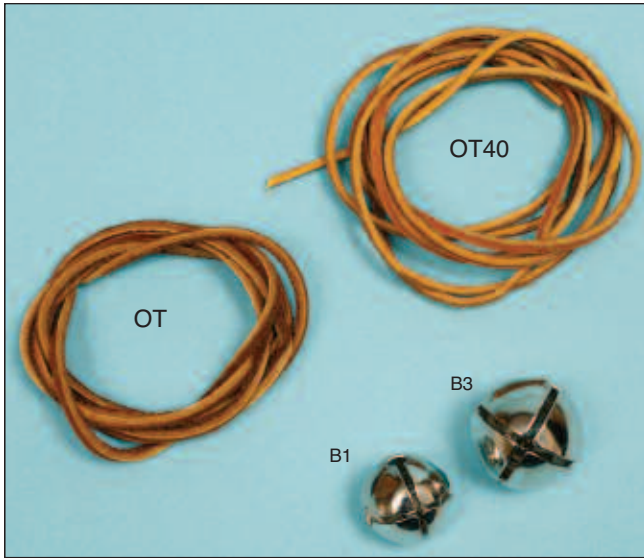

Wallets, Bells and Boxes

BHR - Men's Leather Wallet w/Laced Edges, Ass't. Indian & Western Designs

Wallets

75 - Youth Leather Wallet w/Laced Edges Ass't'd. Indian & Western Designs

Bells

OT - 1/8" x 72" Oil-tanned Leather Laces
 OT40 - 1/8" x 40"
 B1 - 1" Heavy Gauge Nickel-Plated Steel Sleigh Bell w/Loop
 B3 - 1 1/4"

25 - Plastic Doll Stand

PBDS - Doll Stand for Dolls up to 12"

Gift Boxes - White or Tan

Don't Forget These

Gift Boxes - White Cotton-Filled, 100 Per Carton (Sold in Carton Lots Only), White or Tan

1J	1JB	2 7/16" x 1 5/8" x 13/16"
2J	2JB	3" x 2 1/8" x 1"
3J	3JB	3 1/2" x 3 1/2" x 7/8"
4J	4JB	8" x 2" x 7/8"
5J	5JB	5 1/2" x 3 1/2" x 1"
12J	12JB	3 1/2" x 3 1/2" x 1 7/8"
8J	8JB	7" x 5" x 1 1/4" (not shown)