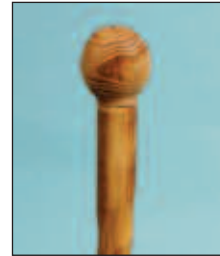

Walking Sticks and Canes

Walking Sticks with Compass in the Top - Made of Pine - Lightweight! 55" Tall

WBTCWS
Ball Top w/Compass

WSCWS
Spiral w/Compass

WHGCWS
Hand Grip w/Compass

BSCWS
Spiral w/Compass

WCCWSC
Crisscross w/Compass

Also available, but not shown
WCCWS - same as WCCWSC
but no compass

Canes - Approx. 3' Tall

DCBT

WCFH

WCCH

DCN

WCBTR

DCBT - Ball Top
WCFH - Flat handle
WCCH - Curved handle w/Spiral Carving
DCN - Rattan Two-tone
WCBTR - Rustic Ball Top w/Spiral Staff

Carved Totem Sticks w/Compass - Approx. 55" Tall

BTHWS-I
Indian Head

BTHWS-T
Totem Head

BTHWS-FF*
Flat Totem

New!

*Also Available in Youth Length - approx. 45"

Pine

WPWS - Rustic