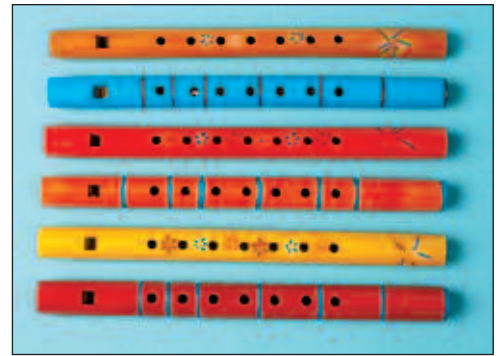

Flutes and Rainsticks

PB1142 – 14" Decorated Bamboo Flute

PBCFL – 10" Color Wood Flutes
w/Painted Designs, Asst'd. – No Choice

RN12 - 12" Bamboo Flute

Handcarved Rainsticks – 14" long *Mix or Match (purchase in dozens for gross pricing)*

BRS-C
Chief

BRS-B
Bear

BRS-E
Eagle

BRS-W
Wolf

New!

Cactus Rainsticks

WCRS10 – 10" Rainstick
WCRS15 – 15" Rainstick

WCRS20 – 20" Rainstick
WCRS30 – 30" Rainstick

WCRS40 – 40" Rainstick