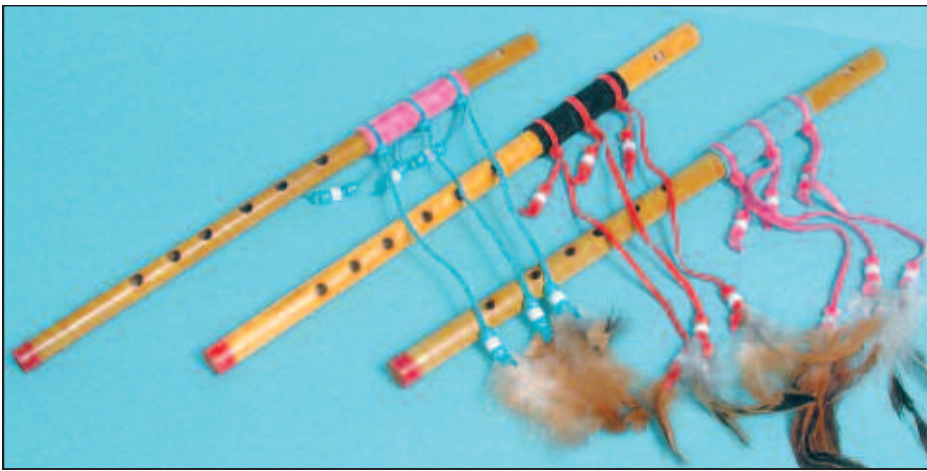

Flutes and Rainsticks

PB1142 – 14" Decorated Bamboo Flute

PBCFL – 10" Color Wood Flutes
w/Painted Designs, Asst'd. – No Choice

RN12 - 12" Bamboo Flute

Handcarved Rainsticks – 14" long *Mix or Match (purchase in dozens for gross pricing)*

BRS-C
Chief

BRS-B
Bear

BRS-E
Eagle

BRS-W
Wolf

New!

Cactus Rainsticks

WCRS10 – 10" Rainstick
WCRS15 – 15" Rainstick

WCRS20 – 20" Rainstick
WCRS30 – 30" Rainstick

WCRS40 – 40" Rainstick